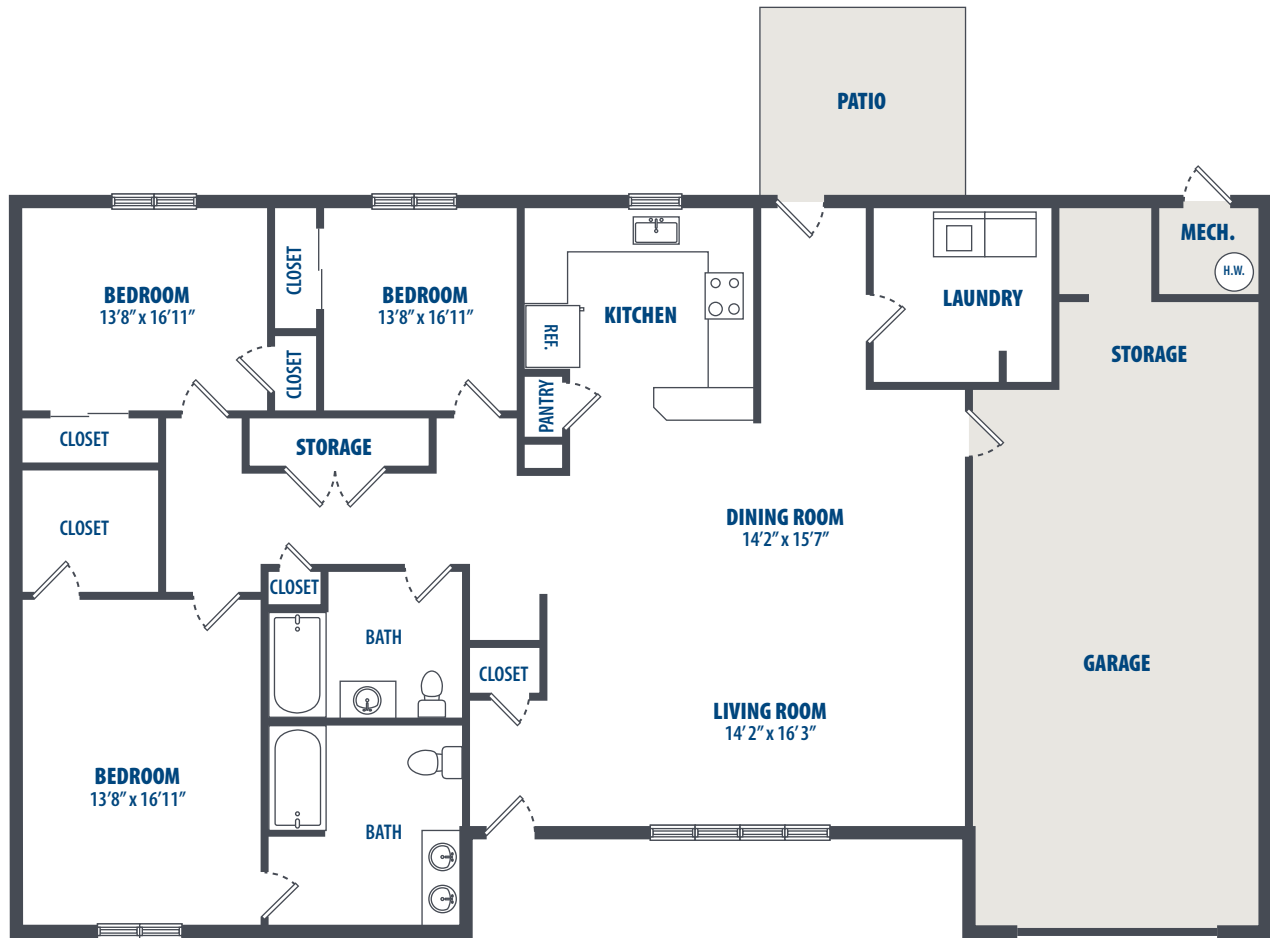

SHL - 3 BEDROOM

3 Bedroom | 2 Bath | 1536 Sq. Ft.*

300 Patrick Drive | Biloxi, MS 39531 | Phone: 228-687-9969

**All square footage is approximate.*