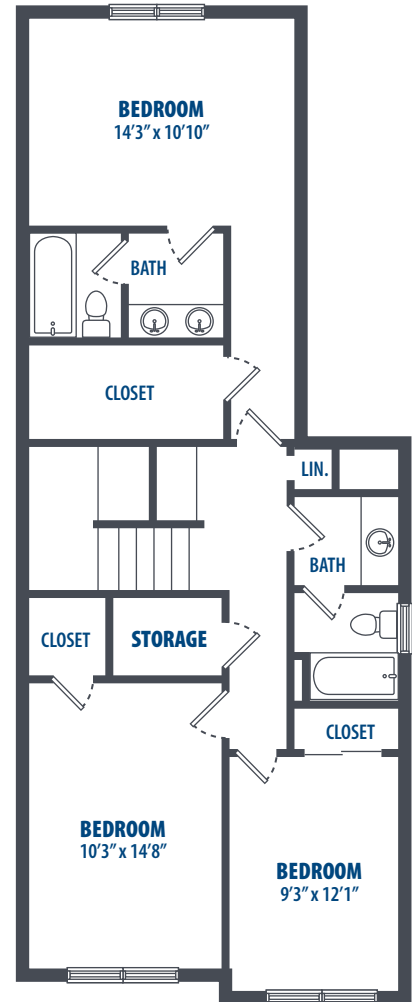

P - 3 BEDROOM

3 Bedroom | 2.5 Bath | 1956 Sq. Ft.*

300 Patrick Drive | Biloxi, MS 39531 | Phone: 228-687-9969

**All square footage is approximate.*