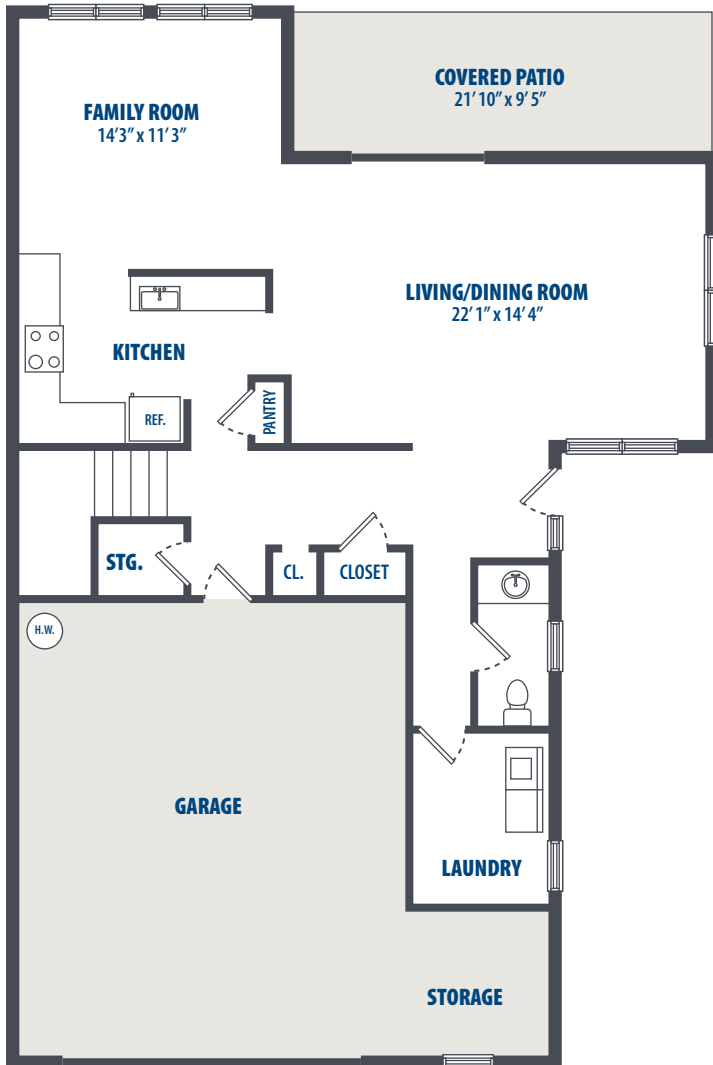

P - 3 BEDROOM

3 Bedroom | 2.5 Bath | 1956 Sq. Ft.*

300 Patrick Drive | Biloxi, MS 39531 | Phone: 228-687-9969

**All square footage is approximate.*