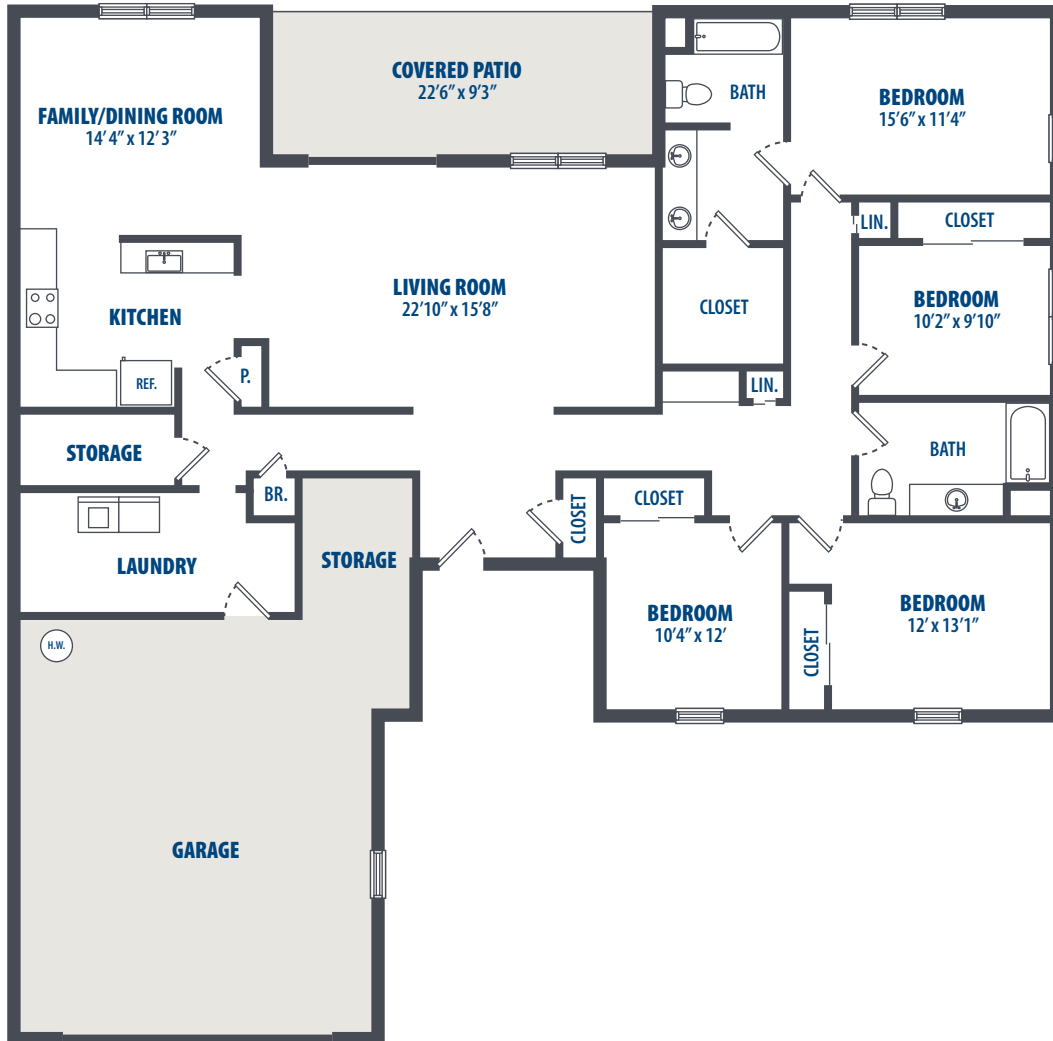

KEESLER

HUNT MILITARY COMMUNITY

L - 4 BEDROOM

4 Bedroom | 2 Bath | 2238 Sq. Ft.*

300 Patrick Drive | Biloxi, MS 39531 | Phone: 228-687-9969

**All square footage is approximate.*