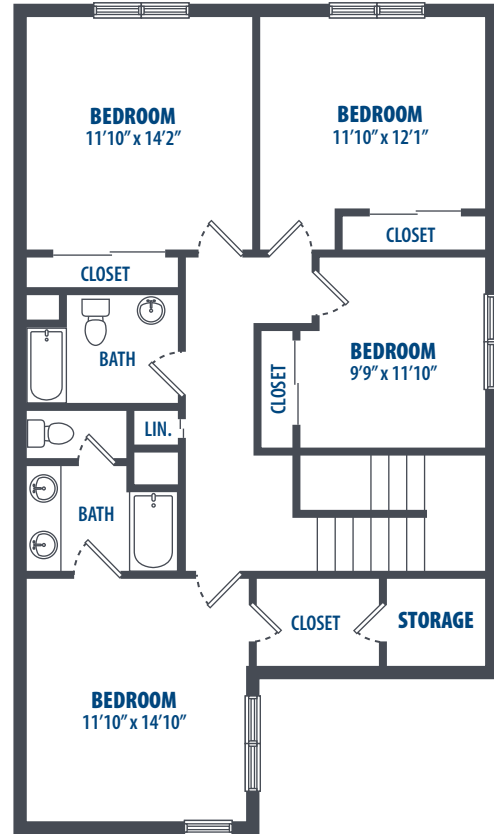

KEESLER

HUNT MILITARY COMMUNITY

S - 4 BEDROOM

4 Bedroom | 2.5 Bath | 2046 Sq. Ft.*

300 Patrick Drive | Biloxi, MS 39531 | Phone: 228-687-9969

**All square footage is approximate.*