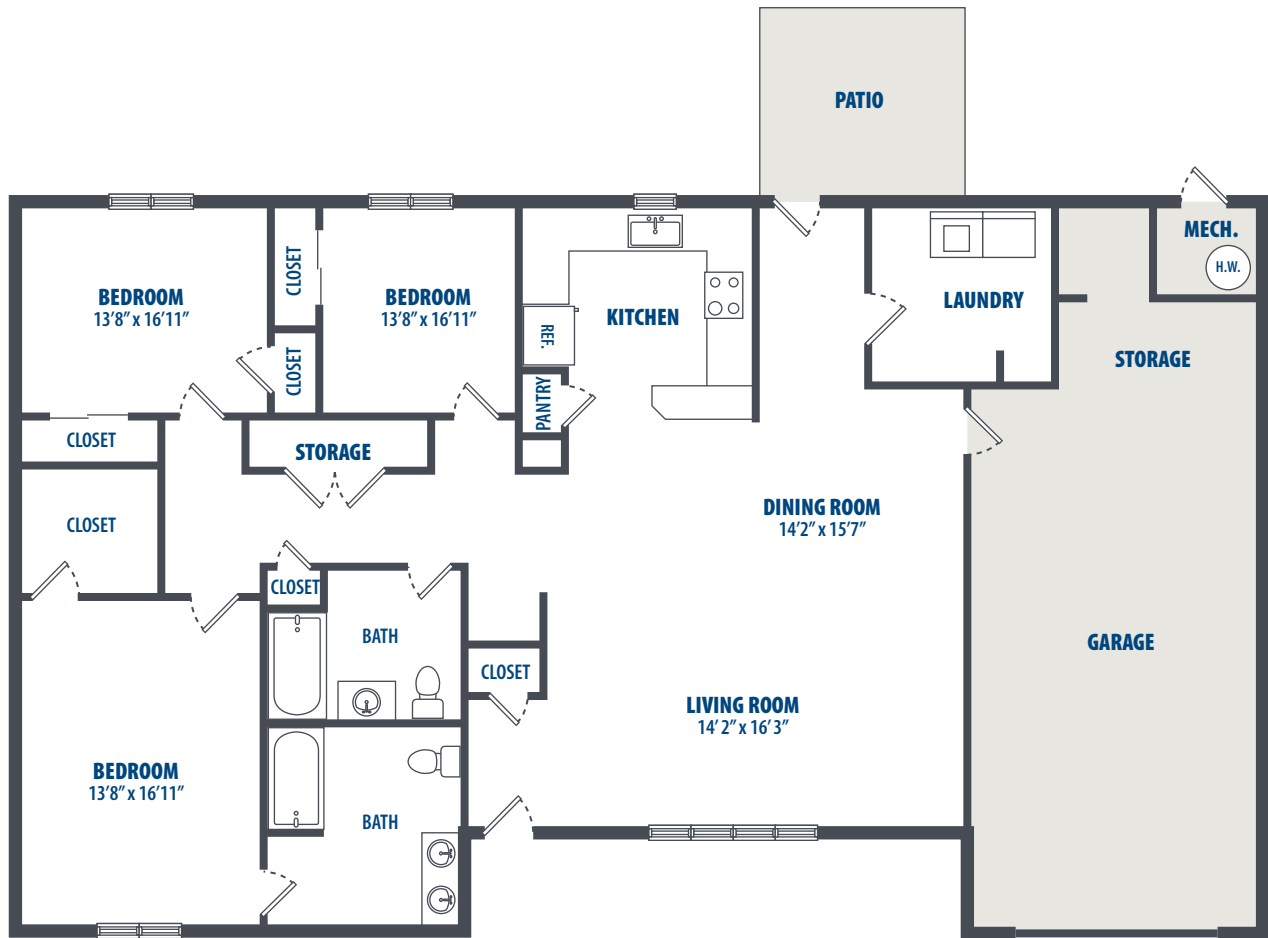

JHL - 3 BEDROOM

3 Bedroom | 2 Bath | 1342 Sq. Ft.*

300 Patrick Drive | Biloxi, MS 39531 | Phone: 228-687-9969

**All square footage is approximate.*